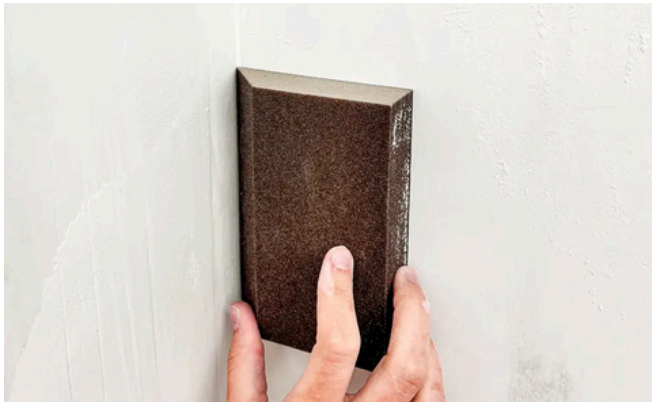

Single Angle Standard Sanding Sponge

Our unique coating system ensures extra-sharp edges, outperforming sandpaper. resulting in extra sharp edges, unseen before.

@abrapowerusa.com

Grade Availability

Specifications

Size: 125mmX85mmx25mm

Grit: Brown fused aluminum oxide, Blue fired aluminum oxide, Silicon carbide, Red garnet

Foam: Polyurethane Foam

Adhesive: Thermoplastic resin

Key Features

- ✓ The 45 degree edge help get into sharp inside corners
- ✓ Flexible, easy to hold, sands contour & flat surfaces
- ✓ Can be used on metal, wood, plaster and other materials
- ✓ Rinse and reuse, wet or dry
- ✓ Works harder than Sandpaper